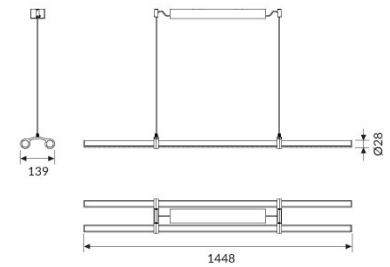

## PIPE LINE PG

Methacrylate satin diffuser for soft emission with UGR<22.

CODE		FLUX	SIZE	CERTIFICATIONS
86PG62L390	62W 3000K	7529lm	1448mm	  