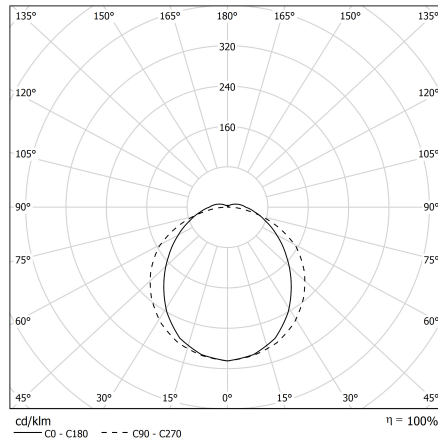

## PIPE LINE PG

Methacrylate satin diffuser for soft emission with UGR<22.

CODE		FLUX	SIZE	CERTIFICATIONS
86PG62L390	62W 3000K	7529lm	1448mm	  